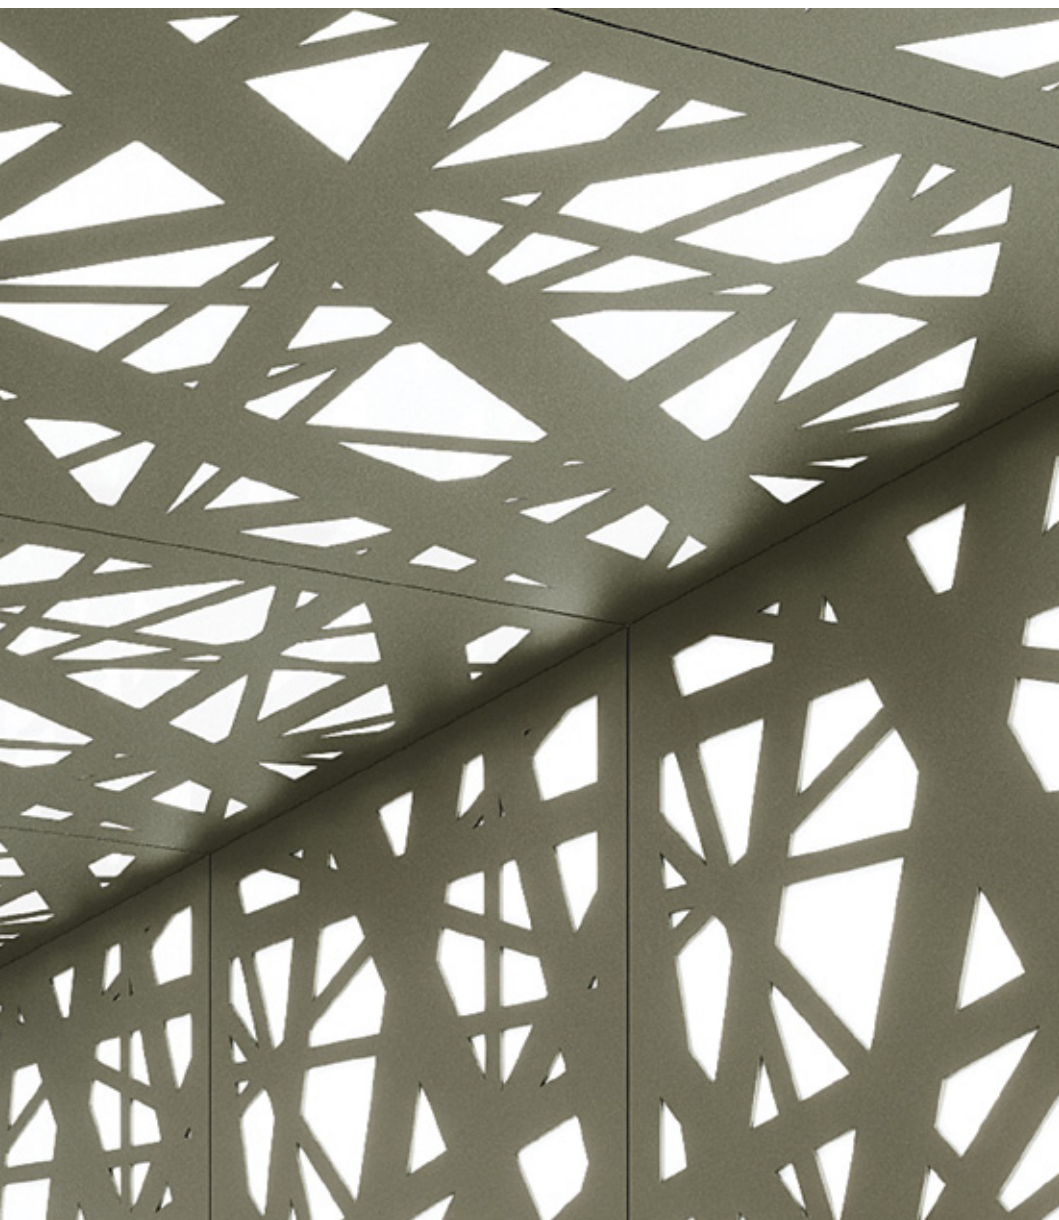

SECTISDESIGN

where art & design meet™

M E T A L P A N E L S

STANDARD
2x4'
4x8'
Custom dimensions and shapes available

AVAILABLE COLORS

METAL PANELS

HONEYCOMB

STANDARD
2x4'
4x8'
Custom dimensions and shapes available

AVAILABLE COLORS

DIAMONDBACK

METAL PANELS

AVAILABLE COLORS

STANDARD

2x4'
4x8'

Custom dimensions and shapes available

STANDARD

2x4'
4x8'

Custom dimensions and shapes available

AVAILABLE COLORS

AVAILABLE COLORS

STANDARD

2x4'
4x8'

Custom dimensions and shapes available

STANDARD

STANDARD

2x4'
4x8'

Custom dimensions and shapes available

NO BACKER

ACRYLIC BACKER

BACKLIT

ACOUSTIC FELT

ENDLESS COLOR POSSIBILITIES!