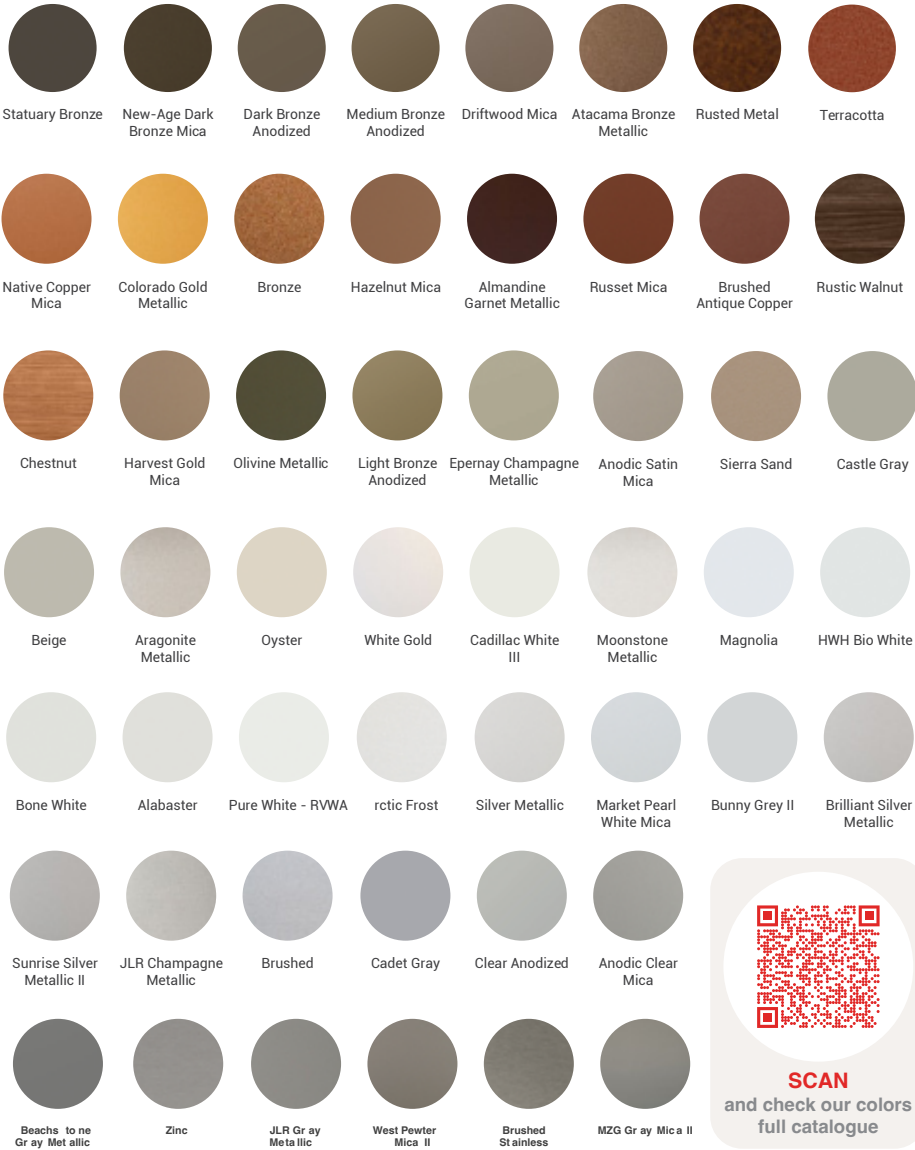

2x4'
4x8'

Custom dimensions and shapes available

AVAILABLE COLORS

AVAILABLE COLORS

STANDARD

2x4'
4x8'

Custom dimensions and shapes available

STANDARD

2x4'
4x8'

Custom dimensions and shapes available

AVAILABLE COLORS

AVAILABLE COLORS

-  Oyster
 -  Medium Bronze
 -  Magnolia
 -  Sunrise Silver Metallic II
 -  +
 -  Chestnut
 -  Rustic Walnut
 -  Brushed Stainless
- Many more

STANDARD

2x4'
4x8'

Custom dimensions and shapes available

NO BACKER

ACRYLIC BACKER

BACKLIT

ACOUSTIC FELT

ENDLESS COLOR POSSIBILITIES!