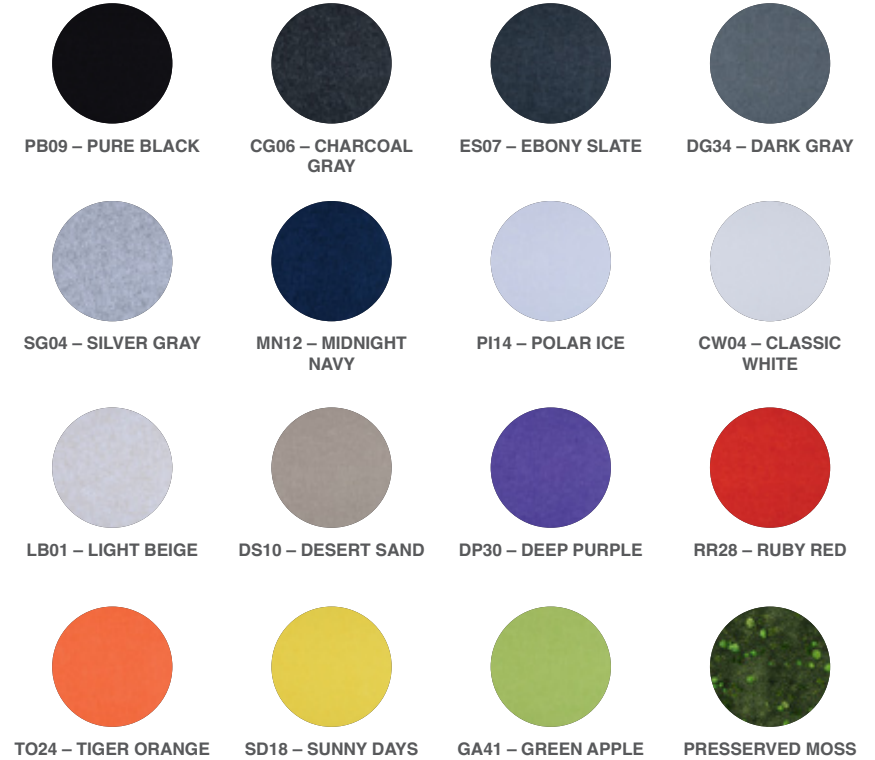

AVAILABLE COLORS

- Auburn Carini Walnut
- Black Havana Pine
- Fog Grey
- Hardrock Maple
- Many more
- Natural Eucalyptus
- Shorewood
- Vicenza Oak

VERTICAL REPETITION
Does not repeat

HORIZONTAL REPETITION
20' wide

AVAILABLE COLORS

- Auburn Carini Walnut
- Black Havana Pine
- Fog Grey
- Hardrock Maple
- Many more
- Natural Eucalyptus
- Shorewood
- Vicenza Oak

VERTICAL REPETITION
8' high

HORIZONTAL REPETITION
8' wide

PRESERVED MOSS & ACOUSTIC FELT INSERTS

AVAILABLE

AVAILABLE COLORS

LB01

DS10

ES07

CG06

GA41

ENDLESS COLOR POSSIBILITIES!

ACOUSTIC COLORS CHART

SCAN!
and check our colors full catalogue

SCAN!
and check our colors full catalogue

@sectisdesign • info@sectisdesign.com • 2921 NW 6th Ave, Miami, FL 33127 USA