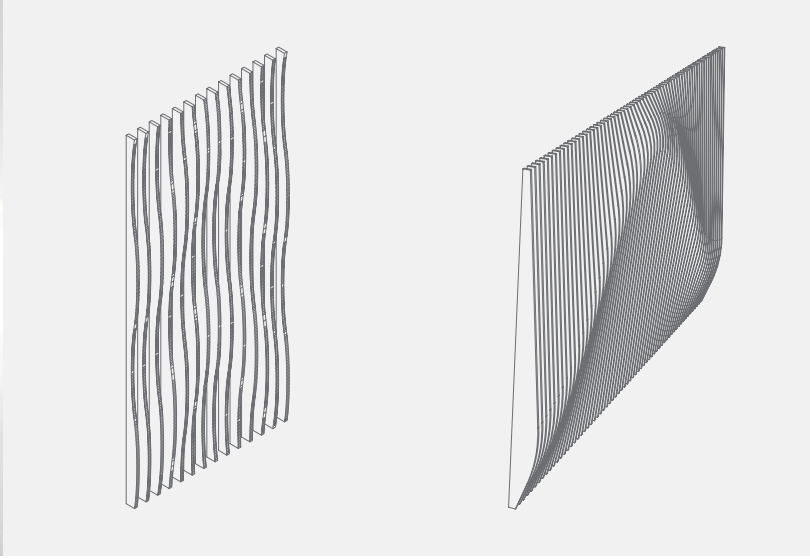

SECTISDESIGN
where art & design meet™

P A R A M E T R I C W O O D S L A T S

VERTICAL REPETITION
4' high

HORIZONTAL REPETITION
4' wide

STANDARD HEIGHT
8' high

AVAILABLE COLORS

- | | | | |
|---|---|---|---|
|  |  |  |  |
|  |  |  |  |
| Auburn Carini
Walnut | Black
Havana Pine | Fog Grey | Hardrock
Maple |
| Natural
Eucalyptus | Shorewood | Vicenza Oak | Many more |

PARAMETRIC WOOD SLATS

WREN

VERTICAL REPETITION
8' high

HORIZONTAL REPETITION
8' wide

STANDARD HEIGHT
8' high

AVAILABLE COLORS

- | | | | |
|---|---|---|---|
|  |  |  |  |
|  |  |  |  |
| Auburn Carini
Walnut | Black
Havana Pine | Fog Grey | Hardrock
Maple |
| Natural
Eucalyptus | Shorewood | Vicenza Oak | Many more |

IRIS

PARAMETRIC WOOD SLATS

AVAILABLE COLORS

- Auburn Carini Walnut
- Black Havana Pine
- Fog Grey
- Hardrock Maple
- Many more
- Natural Eucalyptus
- Shorewood
- Vicenza Oak

VERTICAL REPETITION
4' high

HORIZONTAL REPETITION
4' wide

STANDARD HEIGHT
8' high

VERTICAL REPETITION
2' high

HORIZONTAL REPETITION
2' wide

STANDARD HEIGHT
8' high

AVAILABLE COLORS

- Auburn Carini Walnut
- Black Havana Pine
- Fog Grey
- Hardrock Maple
- Natural Eucalyptus
- Shorewood
- Vicenza Oak
- Many more