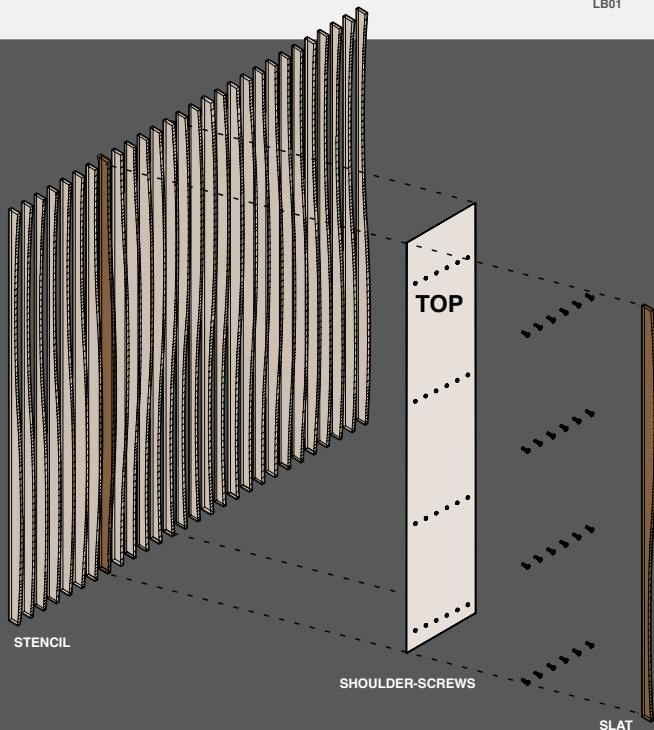

STANDARD HEIGHT
8' high

AVAILABLE COLORS

- Auburn Carini Walnut
- Black Havana Pine
- Fog Grey
- Hardrock Maple
- Many more
- Natural Eucalyptus
- Shorewood
- Vicenza Oak

STANDARD
2x4'
4x8'

Custom dimensions and shapes available

SD18

PB09

Many more

3D PANEL INSTALLATION GUIDE

IMPORTANT

Walls to be installed must have plywood backing.

Drywall (1/2" thick max.) must be installed directly over plywood.

INSTALLATION INSTRUCTIONS

- 1.- Place stencils provided, side to side, on the bottom left corner of desired wall.
- 2.- Using a marker, mark all of the hole openings.
- 3.- Remove stencils and place aside.
- 4.- Install "shoulder-screws" on the marks.
Make sure the shoulder-screws are screwed into the plywood backer.
- 5.- Locate the slat to be installed (slats are numbered on its back).
- 6.- Slide the slat downwards inserting the head of the screws into the receiving hardware installed.
- 7.- Once all slats are installed, place the stencil directly onto the side of the last slat and continue with step 2.
- 8.- If wall has multiple sets vertically, each entire level must be installed at a time.