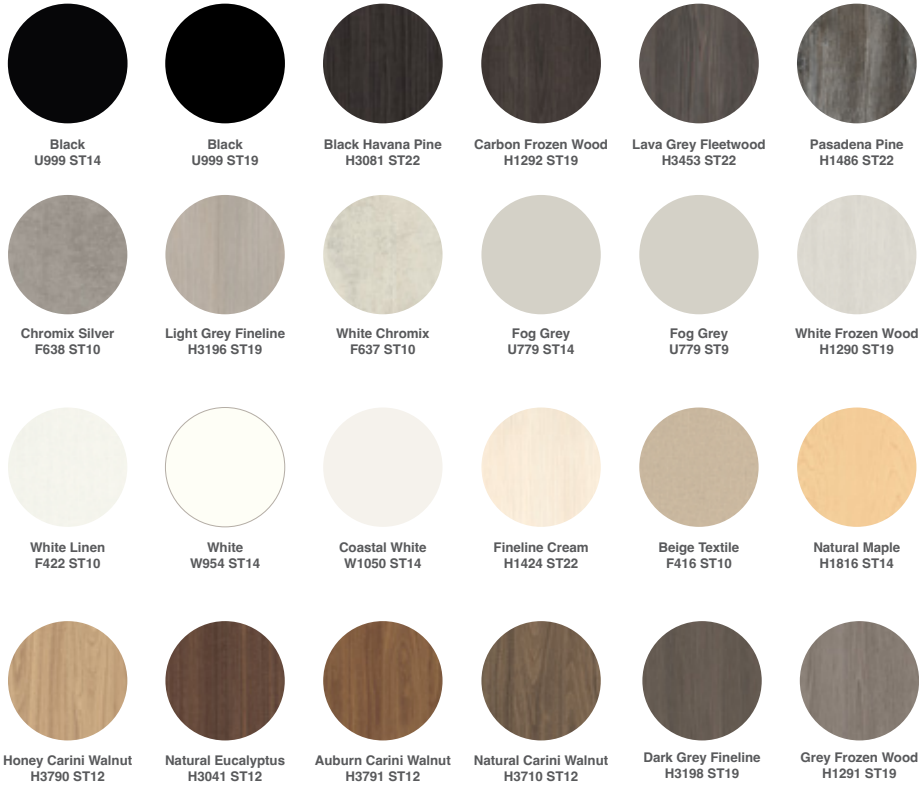

AVAILABLE COLORS

- Auburn Carini Walnut
- Black Havana Pine
- Fog Grey
- Hardrock Maple
- Many more
- Natural Eucalyptus
- Shorewood
- Vicenza Oak

VERTICAL REPETITION
Does not repeat

HORIZONTAL REPETITION
20' wide

AVAILABLE COLORS

- Auburn Carini Walnut
- Black Havana Pine
- Fog Grey
- Hardrock Maple
- Many more
- Natural Eucalyptus
- Shorewood
- Vicenza Oak

VERTICAL REPETITION
8' high

HORIZONTAL REPETITION
8' wide

PRESERVED MOSS & ACOUSTIC FELT INSERTS

AVAILABLE

AVAILABLE COLORS

LB01

DS10

ES07

CG06

GA41

ENDLESS COLOR POSSIBILITIES!

ACOUSTIC COLORS CHART

SCAN!
and check our colors full catalogue

SCAN!
and check our colors full catalogue

@sectisdesign • info@sectisdesign.com • 2921 NW 6th Ave, Miami, FL 33127 USA