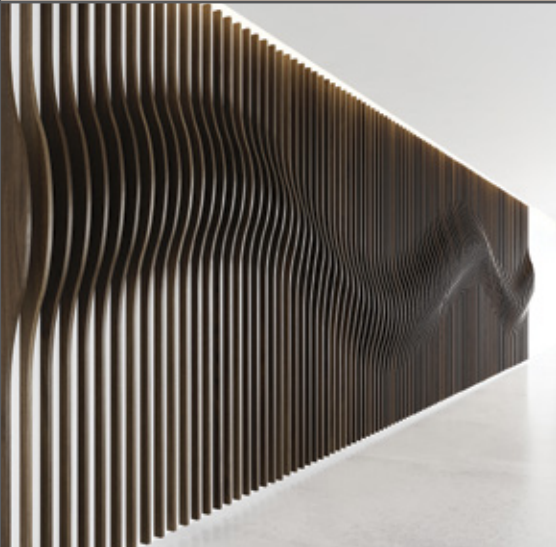

IRIS

PARAMETRIC WOOD SLATS

AVAILABLE COLORS

- Auburn Carini Walnut
- Black Havana Pine
- Fog Grey
- Hardrock Maple
- Many more
- Natural Eucalyptus
- Shorewood
- Vicenza Oak

VERTICAL REPETITION
4' high

HORIZONTAL REPETITION
4' wide

STANDARD HEIGHT
8' high

VERTICAL REPETITION
2' high

HORIZONTAL REPETITION
2' wide

STANDARD HEIGHT
8' high

AVAILABLE COLORS

- Auburn Carini Walnut
- Black Havana Pine
- Fog Grey
- Hardrock Maple
- Natural Eucalyptus
- Shorewood
- Vicenza Oak
- Many more

AVAILABLE COLORS

- Auburn Carini Walnut
- Black Havana Pine
- Fog Grey
- Hardrock Maple
- Many more
- Natural Eucalyptus
- Shorewood
- Vicenza Oak

VERTICAL REPETITION
Does not repeat

HORIZONTAL REPETITION
20' wide

STANDARD HEIGHT
8' high

VERTICAL REPETITION
4' high

HORIZONTAL REPETITION
4' wide

STANDARD HEIGHT
8' high

AVAILABLE COLORS

- Auburn Carini Walnut
- Black Havana Pine
- Fog Grey
- Hardrock Maple
- Natural Eucalyptus
- Shorewood
- Vicenza Oak
- Many more