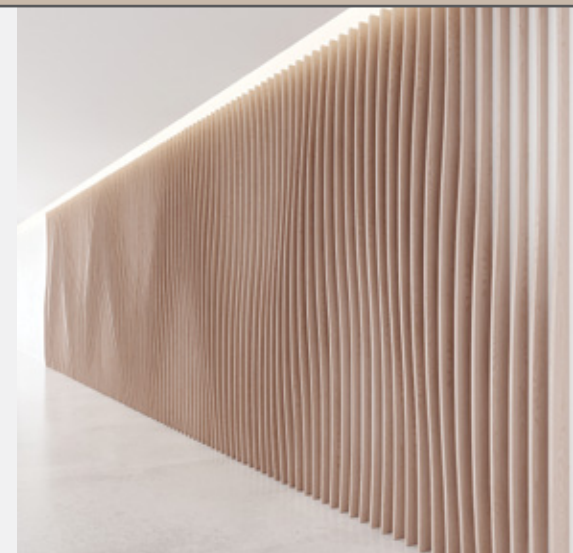

SECTISDESIGN
where art & design meet™

P A R A M E T R I C W O O D S L A T S

VERTICAL REPETITION
4' high

HORIZONTAL REPETITION
4' wide

STANDARD HEIGHT
8' high

AVAILABLE COLORS

- | | | | |
|---|---|---|---|
|  |  |  |  |
|  |  |  |  |
| Auburn Carini
Walnut | Black
Havana Pine | Fog Grey | Hardrock
Maple |
| Natural
Eucalyptus | Shorewood | Vicenza Oak | Many more |

PARAMETRIC WOOD SLATS

WREN

VERTICAL REPETITION
8' high

HORIZONTAL REPETITION
8' wide

STANDARD HEIGHT
8' high

AVAILABLE COLORS

- | | | | |
|---|---|---|---|
|  |  |  |  |
|  |  |  |  |
| Auburn Carini
Walnut | Black
Havana Pine | Fog Grey | Hardrock
Maple |
| Natural
Eucalyptus | Shorewood | Vicenza Oak | Many more |

STANDARD HEIGHT
8' high

VERTICAL REPETITION
2' high

HORIZONTAL REPETITION
2' wide

STANDARD HEIGHT
8' high

AVAILABLE COLORS

- Auburn Carini Walnut
- Black Havana Pine
- Fog Grey
- Hardrock Maple
- Natural Eucalyptus
- Shorewood
- Vicenza Oak
- Many more

STANDARD HEIGHT
8' high

AVAILABLE COLORS

- Auburn Carini Walnut
- Black Havana Pine
- Fog Grey
- Hardrock Maple
- Many more
- Natural Eucalyptus
- Shorewood
- Vicenza Oak

STANDARD
2x4'
4x8'

Custom dimensions and shapes available