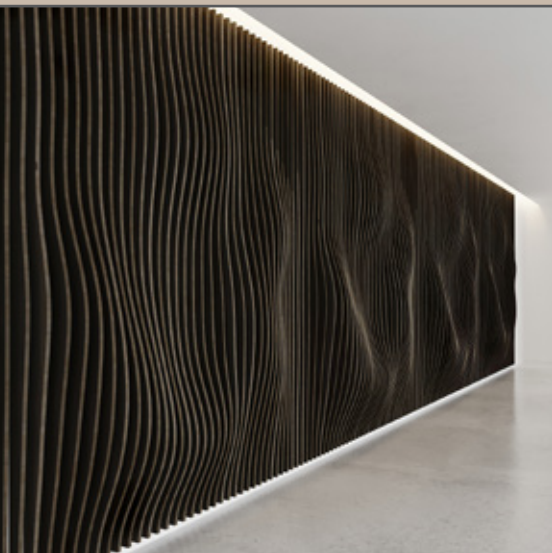

STANDARD HEIGHT
8' high

VERTICAL REPETITION
2' high

HORIZONTAL REPETITION
2' wide

STANDARD HEIGHT
8' high

AVAILABLE COLORS

- Auburn Carini Walnut
- Black Havana Pine
- Fog Grey
- Hardrock Maple
- Natural Eucalyptus
- Shorewood
- Vicenza Oak
- Many more

STANDARD HEIGHT
8' high

VERTICAL REPETITION
4' high

HORIZONTAL REPETITION
4' wide

STANDARD HEIGHT
8' high

AVAILABLE COLORS

- Auburn Carini Walnut
- Black Havana Pine
- Fog Grey
- Hardrock Maple
- Natural Eucalyptus
- Shorewood
- Vicenza Oak
- Many more

AVAILABLE COLORS

- Auburn Carini Walnut
- Black Havana Pine
- Fog Grey
- Hardrock Maple
- Many more
- Natural Eucalyptus
- Shorewood
- Vicenza Oak

VERTICAL REPETITION
8' high

HORIZONTAL REPETITION
8' wide

STANDARD HEIGHT
8' high

AVAILABLE COLORS

- Auburn Carini Walnut
- Black Havana Pine
- Fog Grey
- Hardrock Maple
- Many more
- Natural Eucalyptus
- Shorewood
- Vicenza Oak

STANDARD
2x4'
4x8'

Custom dimensions and shapes available