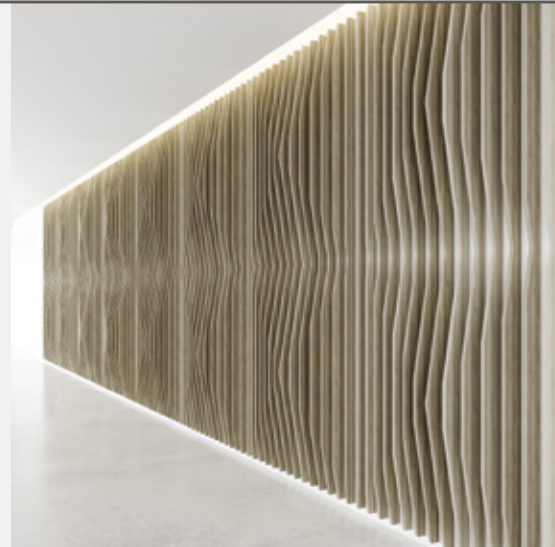

STANDARD HEIGHT
8' high

VERTICAL REPETITION
2' high

HORIZONTAL REPETITION
2' wide

STANDARD HEIGHT
8' high

AVAILABLE COLORS

- Auburn Carini Walnut
- Black Havana Pine
- Fog Grey
- Hardrock Maple
- Natural Eucalyptus
- Shorewood
- Vicenza Oak
- Many more

AVAILABLE COLORS

- Auburn Carini Walnut
- Black Havana Pine
- Fog Grey
- Hardrock Maple
- Many more
- Natural Eucalyptus
- Shorewood
- Vicenza Oak

VERTICAL REPETITION
Does not repeat

HORIZONTAL REPETITION
20' wide

STANDARD HEIGHT
8' high

VERTICAL REPETITION
4' high

HORIZONTAL REPETITION
4' wide

STANDARD HEIGHT
8' high

AVAILABLE COLORS

- Auburn Carini Walnut
- Black Havana Pine
- Fog Grey
- Hardrock Maple
- Natural Eucalyptus
- Shorewood
- Vicenza Oak
- Many more